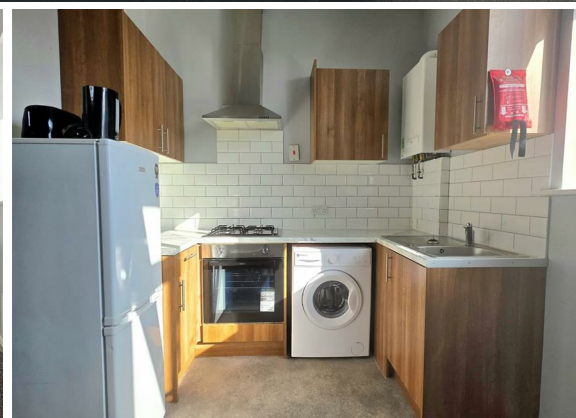

**2 Bed
Flat
located in**

£750 Per month

BURROWS
Residential

DIRECTIONS

CONTACT

Unit 6
Century 2 Business Centre 3 Dearne
Lane
Manvers
Rotherham

E: info@burrowsresidential.co.uk
T: 07507 905644